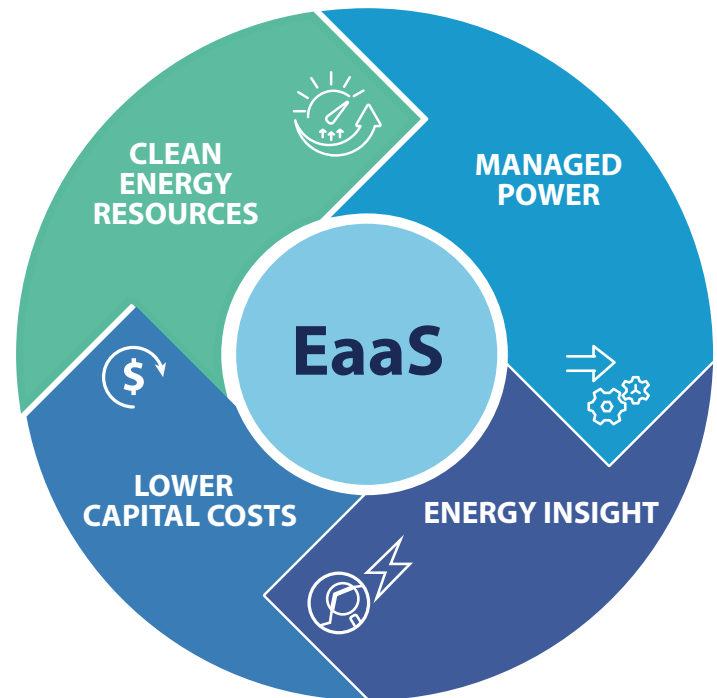

## Clear Blue is revolutionizing the solar industry with Energy-as-a-Service!

Clear Blue's Energy-as-a-Service (EaaS) is a subscription-based service that provides clean, wireless, managed energy to power critical systems such as off-grid street lights, security systems, and Internet of Things (IoT) devices. With EaaS, Clear Blue provides an off-grid energy storage system with Smart Off-Grid control and expert power management services for a fixed annual service fee. EaaS reduces upfront capital costs, and the need for municipalities and commercial enterprises to become power management experts.